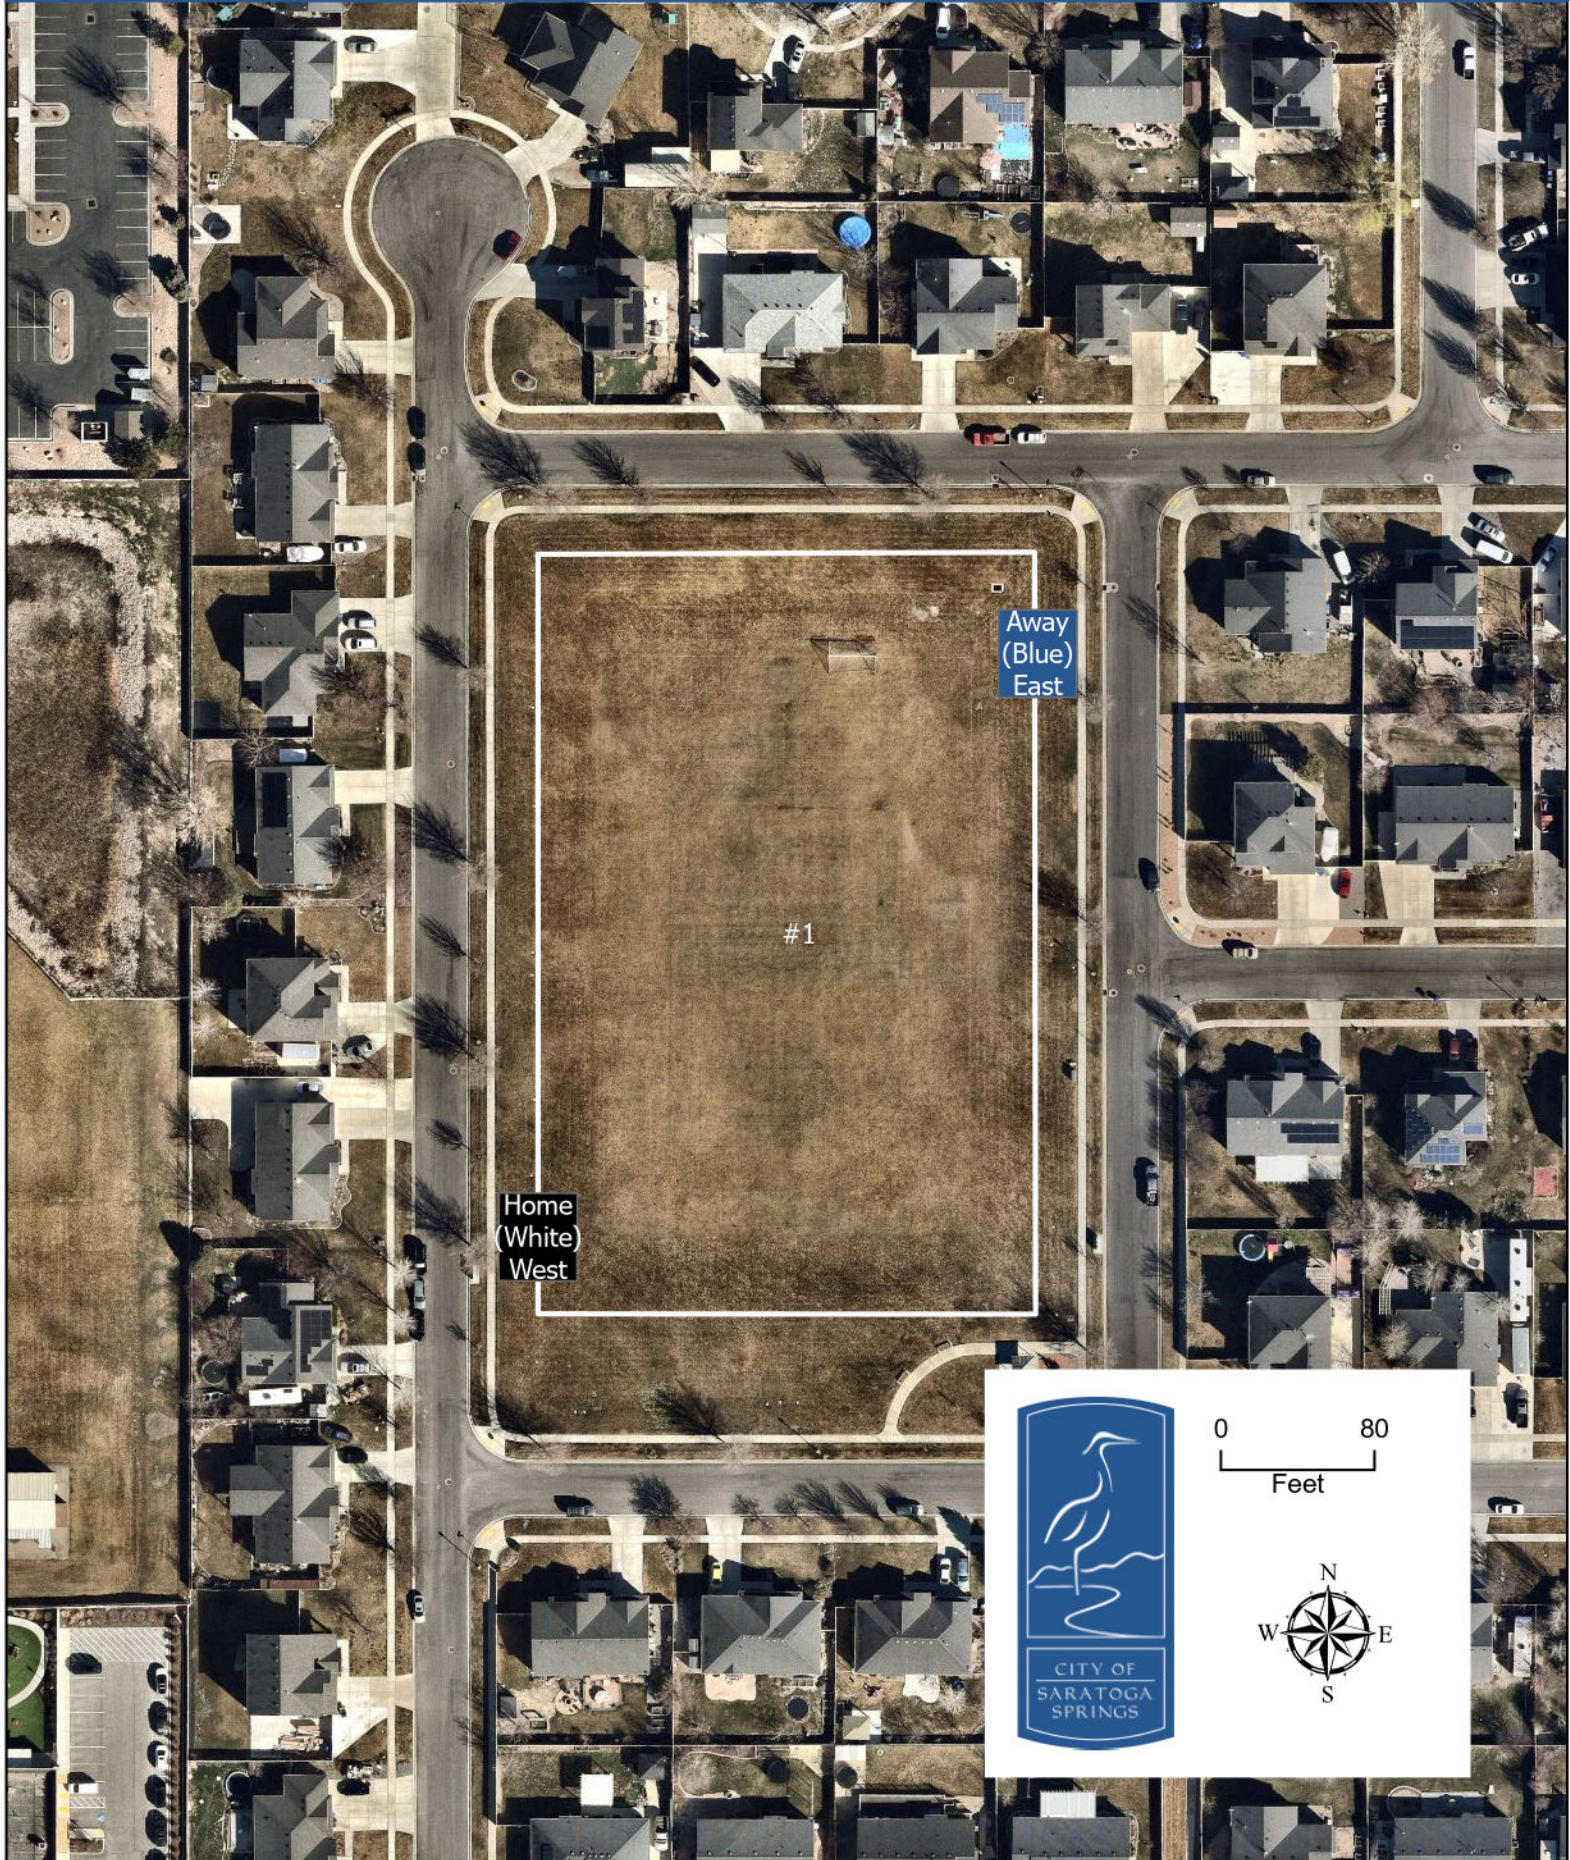

Triton Park Soccer Map