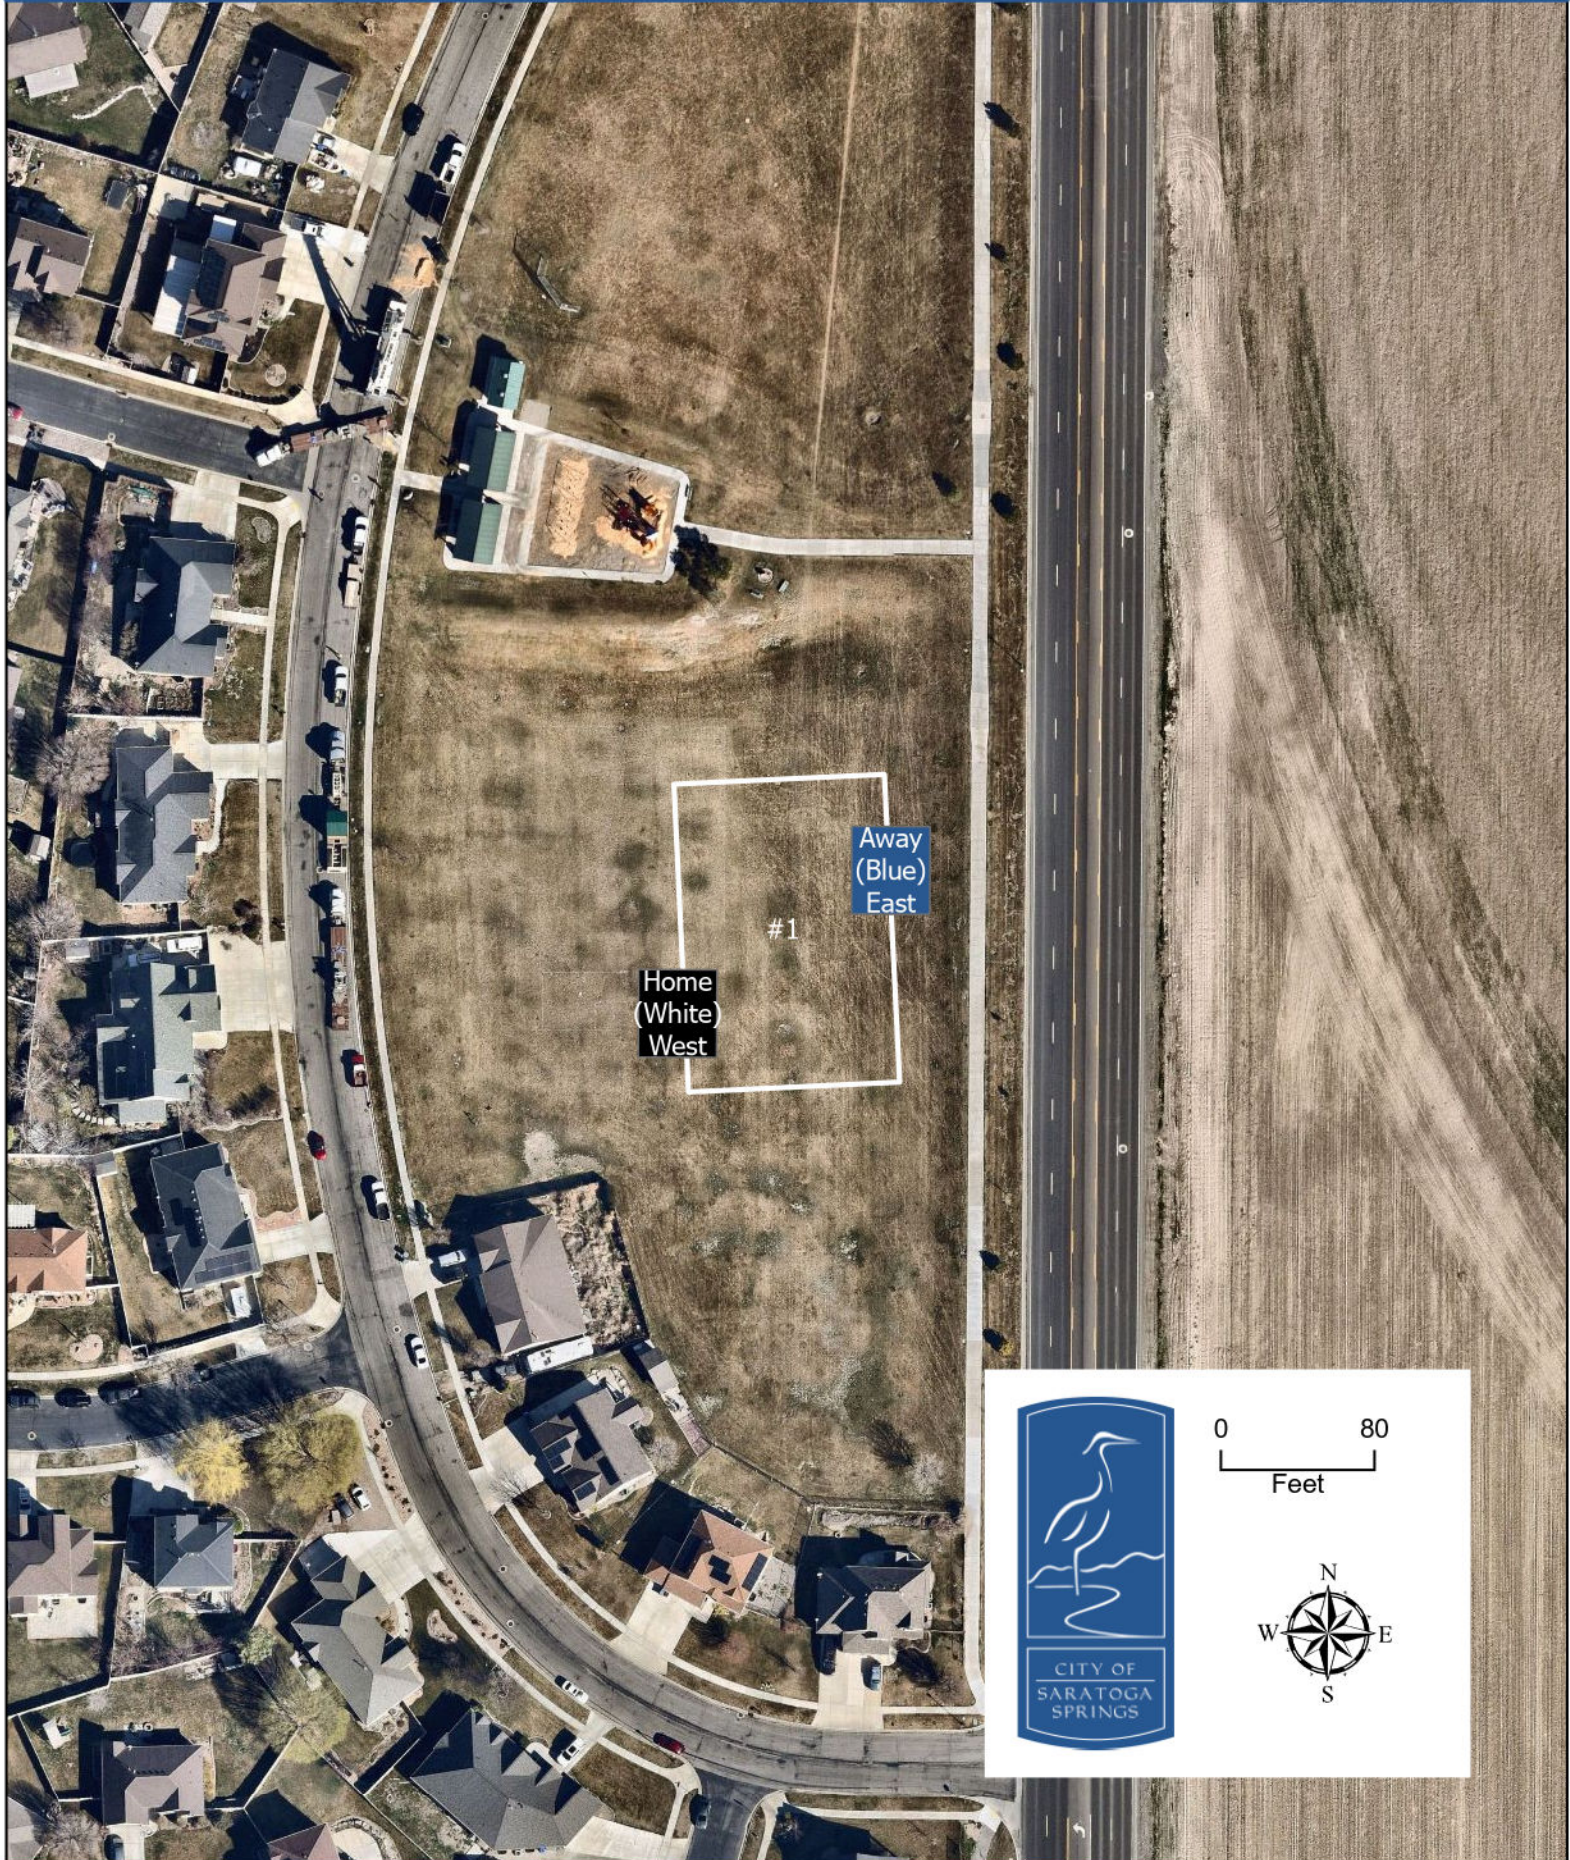

# Pinnacle Park Soccer Map

Home  
(White)  
West

#1

Away  
(Blue)  
East

# Sunrise Park Soccer Map

Home  
(White)  
West

#1

Away  
(Blue)  
East

# Saratoga Ridge Park Soccer Map

Home #1  
(White)  
West

Home #2  
(White)  
West

Away  
(Blue)  
East

Away  
(Blue)  
East

CITY OF  
SARATOGA  
SPRINGS

0 80  
Feet

N  
W E  
S

# Shay Park Soccer Map

Away  
(Blue)  
North

Away  
(Blue)  
East

Home  
(White)  
South

Home  
(White)  
West